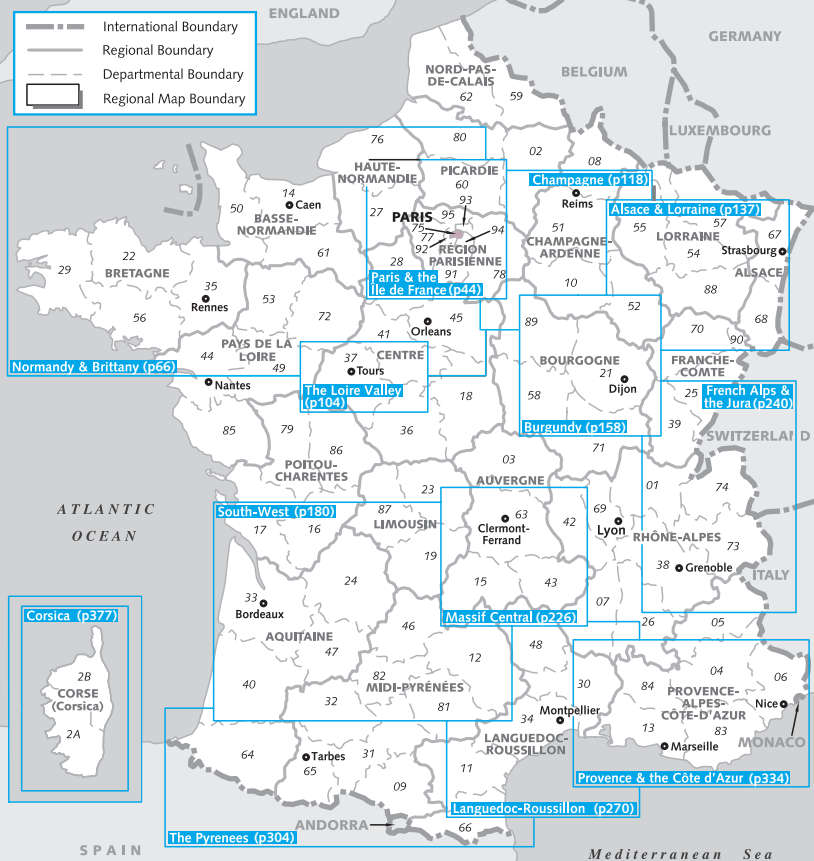

Index Map showing Regions & Départements

01 Ain	24 Dordogne	48 Lozère	72 Sarthe
02 Aisne	25 Doubs	49 Maine-et-Loire	73 Savoie
2A Corse du Sud	26 Drôme	50 Manche	74 Haute-Savoie
2B Haute-Corse	27 Eure	51 Marne	75 Ville de Paris
03 Allier	28 Eure-et-Loire	52 Haute-Marne	76 Seine-Maritime
04 Alpes de Haute-Provence	29 Finistère	53 Mayenne	77 Seine-et-Marne
05 Hautes-Alpes	30 Gard	54 Meurthe-et-Moselle	78 Yvelines
06 Alpes-Maritimes	31 Haute-Garonne	55 Meuse	79 Deux-Sèvres
07 Ardèche	32 Gers	56 Morbihan	80 Somme
08 Ardennes	33 Gironde	57 Moselle	81 Tarn
09 Ariège	34 Hérault	58 Nièvre	82 Tarn-et-Garonne
10 Aube	35 Ille-et-Vilaine	59 Nord	83 Var
11 Aude	36 Indre	60 Oise	84 Vaucluse
12 Aveyron	37 Indre-et-Loire	61 Orne	85 Vendée
13 Bouches du Rhône	38 Isère	62 Pas de Calais	86 Vienne
14 Calvados	39 Jura	63 Puy de Dôme	87 Haute-Vienne
15 Cantal	40 Landes	64 Pyrénées-Atlantiques	88 Vosges
16 Charente	41 Loir-et-Cher	65 Hautes-Pyrénées	89 Yonne
17 Charente-Maritime	42 Loire	66 Pyrénées-Orientales	90 Territoire de Belfort
18 Cher	43 Haute-Loire	67 Bas-Rhin	91 Essonne
19 Corrèze	44 Loire-Atlantique	68 Haut-Rhin	92 Hauts de Seine
21 Côte d'Or	45 Loiret	69 Rhône	93 Seine-St Denis
22 Côtes d'Armor	46 Lot	70 Haute-Saône	94 Val de Marne
23 Creuse	47 Lot-et-Garonne	71 Saône-et-Loire	95 Val d'Oise